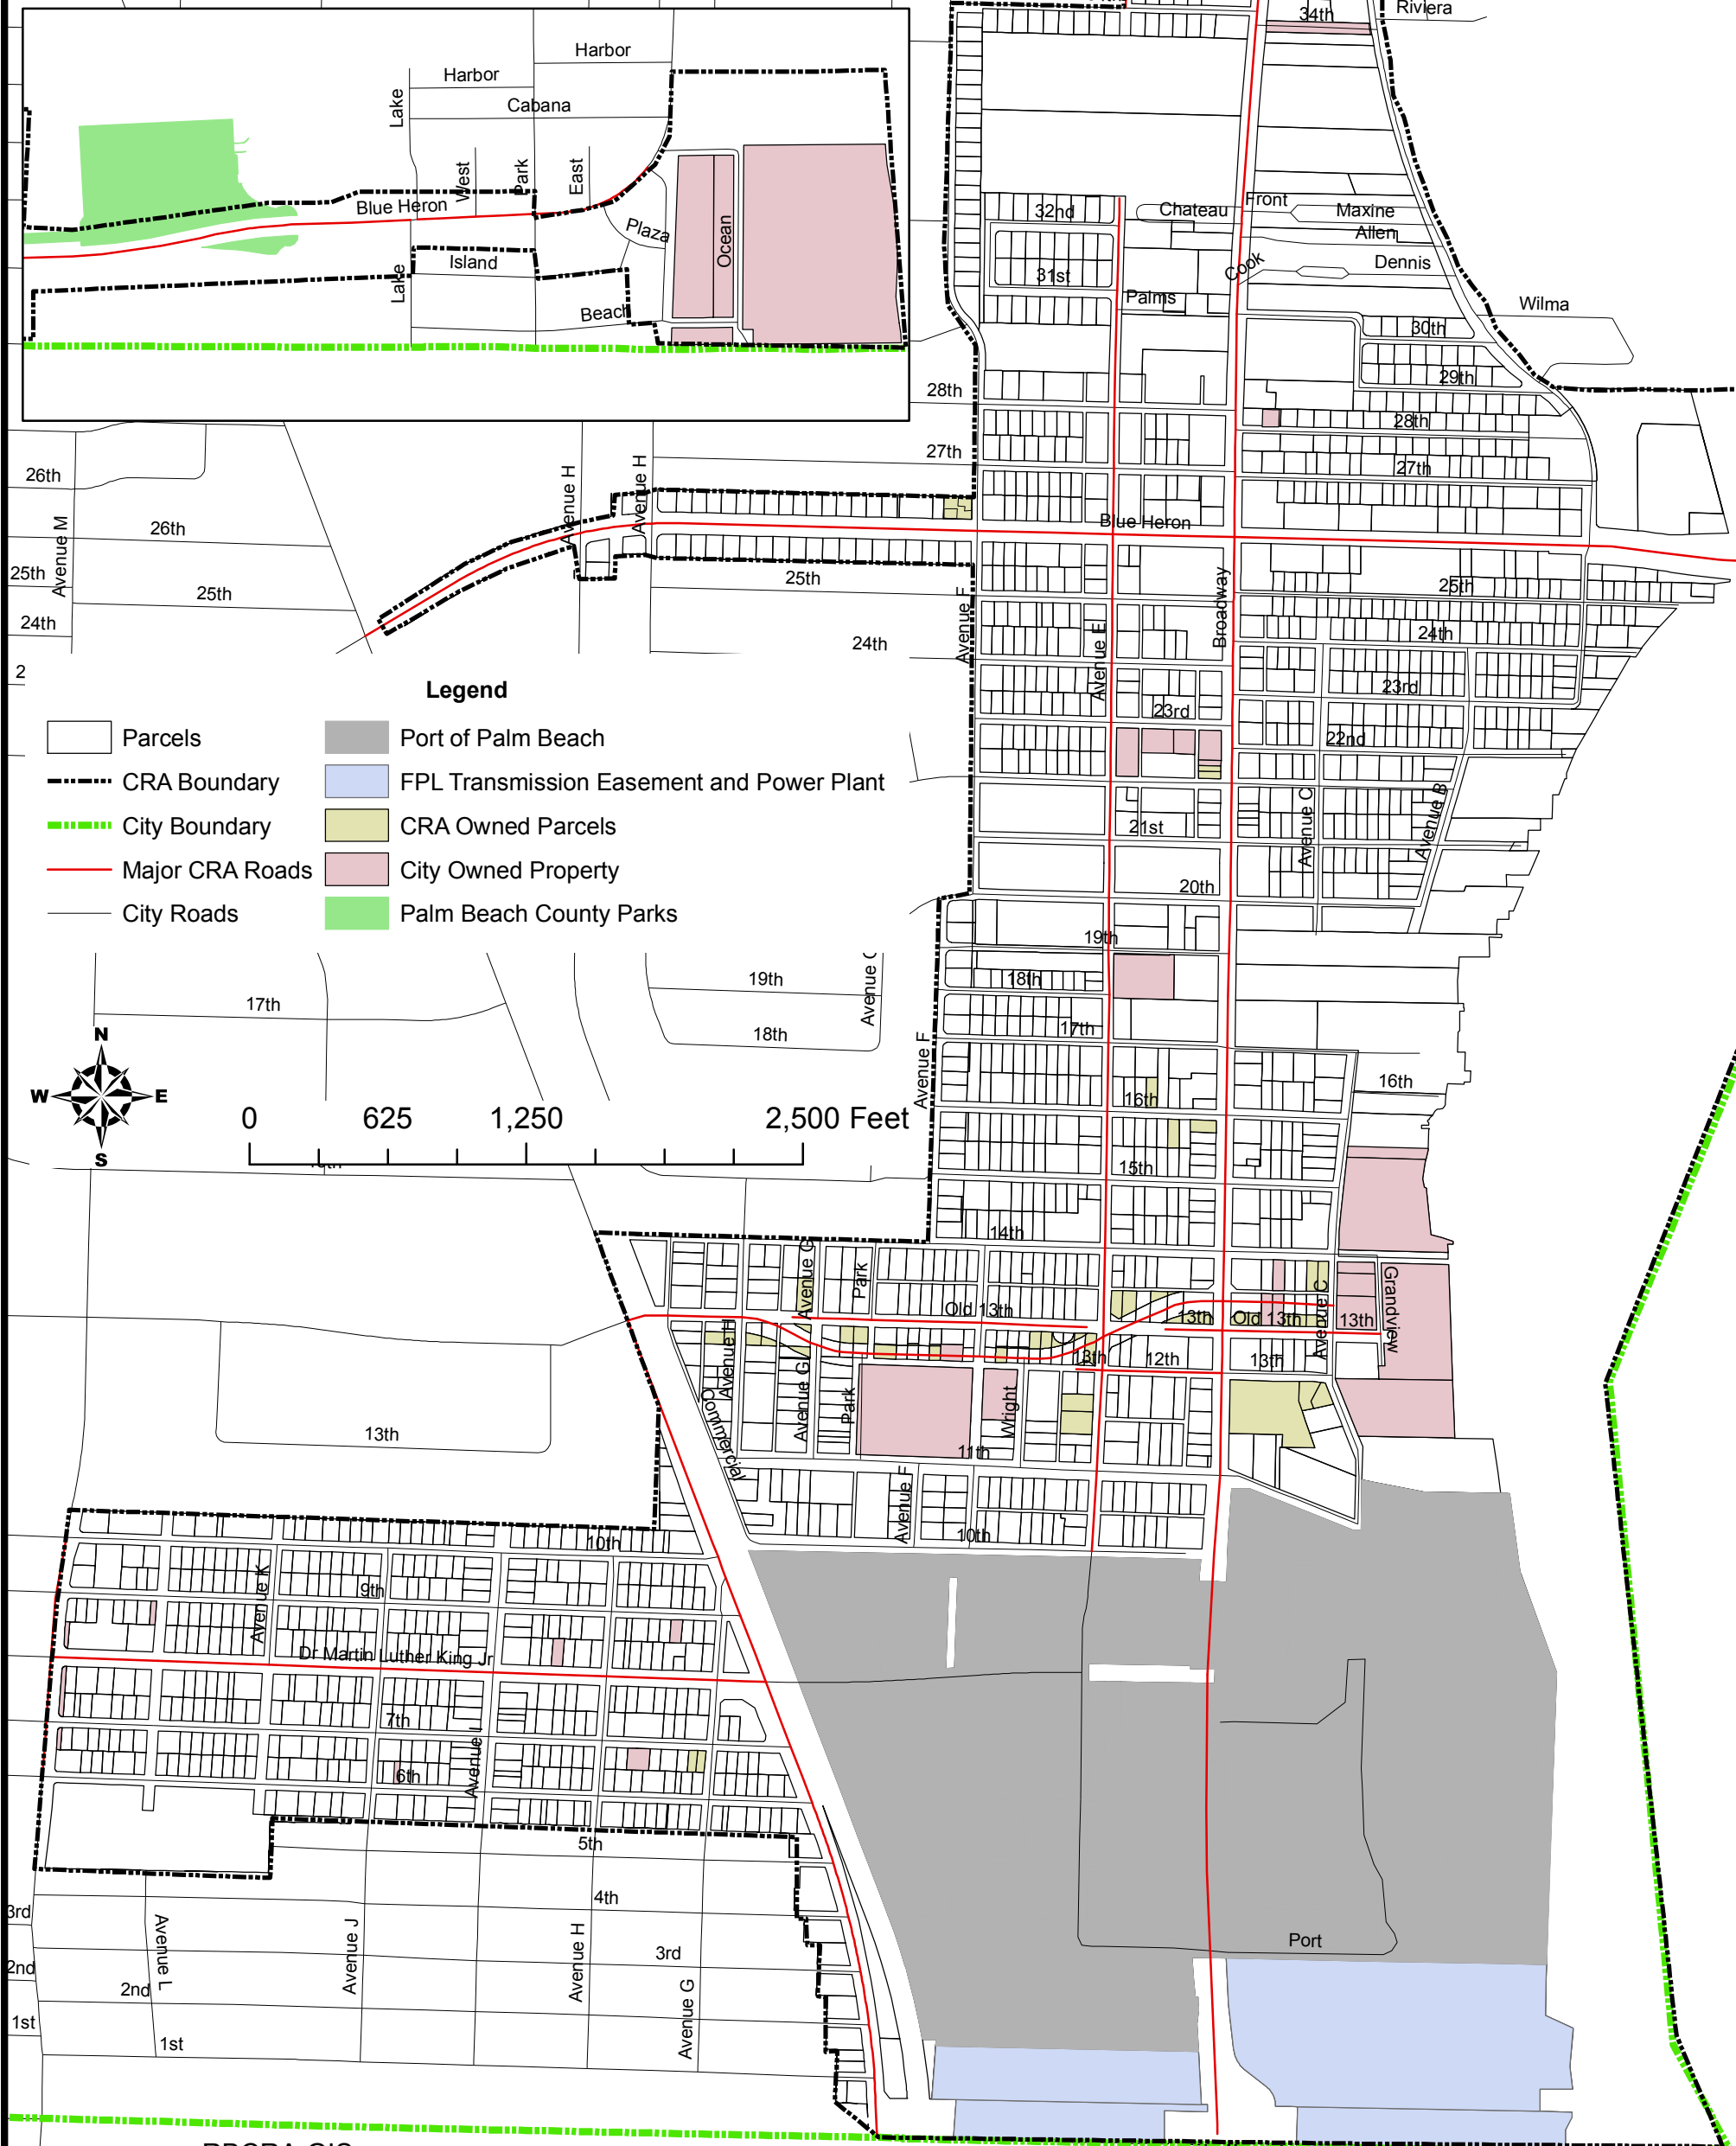

# Riviera Beach Community Redevelopment Agency Boundary Map

### Legend

- Parcels
- CRA Boundary
- City Boundary
- Major CRA Roads
- City Roads
- Port of Palm Beach
- FPL Transmission Easement and Power Plant
- CRA Owned Parcels
- City Owned Property
- Palm Beach County Parks

0 625 1,250 2,500 Feet

RBCRA GIS  
Map by: T. N. Thomas  
January 2011

All information current at time of printing;  
information for planning purposes only